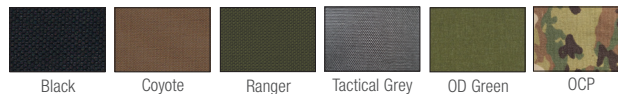

RAVEN 2.0 LASER CUT

REAR VIEW

STANDARD FEATURES

- 1 FRONT AND REAR INTEGRATED I.C.E.™ VENTILATION SYSTEM WITH EVAP TECHNOLOGY™
- 2 MBAV BALLISTIC CUT
- 3 PLATFORM FOR OPTIONAL CHEST RACKS
- 4 360 DEGREE RASCHEL MESH CONSTRUCTION
- 5 FULLY ADJUSTABLE, STREAMLINED SHOULDER STRAP SYSTEM
- 6 ADVANCED SHOULDER PADS (ASP) WITH ROUTING CHANNEL
- 7 MIC TABS
- 8 ID PLACARD ATTACHMENT POINTS FRONT AND BACK
- 9 TOP LOADING, EXTERIOR ACCESSIBLE FRONT AND REAR PLATE POCKETS*
- 10 COMMUNICATION WIRE PORTS
- 11 FIRSTSPEAR™ TUBES® CUMMERBUND
- 12 ADMIN POUCH
- 13 REINFORCED DRAG STRAP

*See website for details on plate sizing compatibility

SHOWN HERE WITH OPTIONAL ACCESSORIES

COLOR OPTIONS

Black

Coyote

Ranger

Tactical Grey

OD Green

OCP

OPTIONAL M4 CHEST RACK

OPTIONAL PERAFLEX SYSTEM CHEST RACK

OPTIONS/ACCESSORIES

- M4 CHEST RACK
- PERAFLEX SYSTEM CHEST RACK
- PERAFLEX SYSTEM POUCHES FOR OPTIONAL CHEST RACK
- ZIPPER ADMIN POUCH ACCESSORY FOR OPTIONAL PERAFLEX SYSTEM CHEST RACK
- HOOK & LOOP MOLLE SPEED GRID ACCESSORY
- MULE BACKPACK ACCESSORY
- UPGRADED ADVANCED SHOULDER PAD (UASP) SYSTEM FEATURING 3D FOAM TECHNOLOGY
- BALLISTIC SHOULDER PAD INSERTS
- VARIOUS DELTOID PROTECTION OPTIONS
- NEXTGEN BALLISTIC YOKE, THROAT AND UPGRADED ADVANCED SHOULDER PAD (UASP) SYSTEM FEATURING 3D FOAM TECHNOLOGY
- NEXTGEN BALLISTIC GROIN PROTECTOR
- CUMMERBUND SOFT ARMOR INSERTS
- SIDE PLATE POUCH (SPP) FOR SIDE RIFLE PLATE PROTECTION